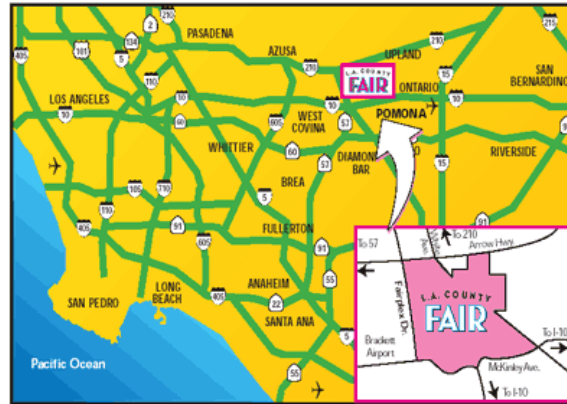

MAPS & DIRECTIONS

Location: Fairplex ■ 1101 W. McKinley Avenue ■ Pomona, CA 91768

Approximately 30 miles east of downtown Los Angeles and 10 miles west of Ontario International Airport...Two blocks north of the San Bernardino Freeway (I-10). Accessible from Fairplex Dr., White Ave. or Garey Ave. freeway exits.

Fairplex, located in Pomona, is conveniently accessible from points throughout Southern California. Easily identifiable Fairplex signs are located throughout Pomona and many neighboring cities to direct motorists. Directional signs are also prominently displayed along nearby freeways.

Victorville/High Desert

Travel south on I-15 to the westbound Foothill Freeway (210). Exit at Fruit Street. Turn left and proceed south. Fruit Street turns into White Avenue. Follow the directional signs to the Fairplex grounds.

Riverside

Travel west on the Pomona Freeway (60) to the northbound I-15. Continue to the San Bernardino Freeway (10), traveling west and exiting at Garey Avenue or Fairplex Drive. Proceed as above.